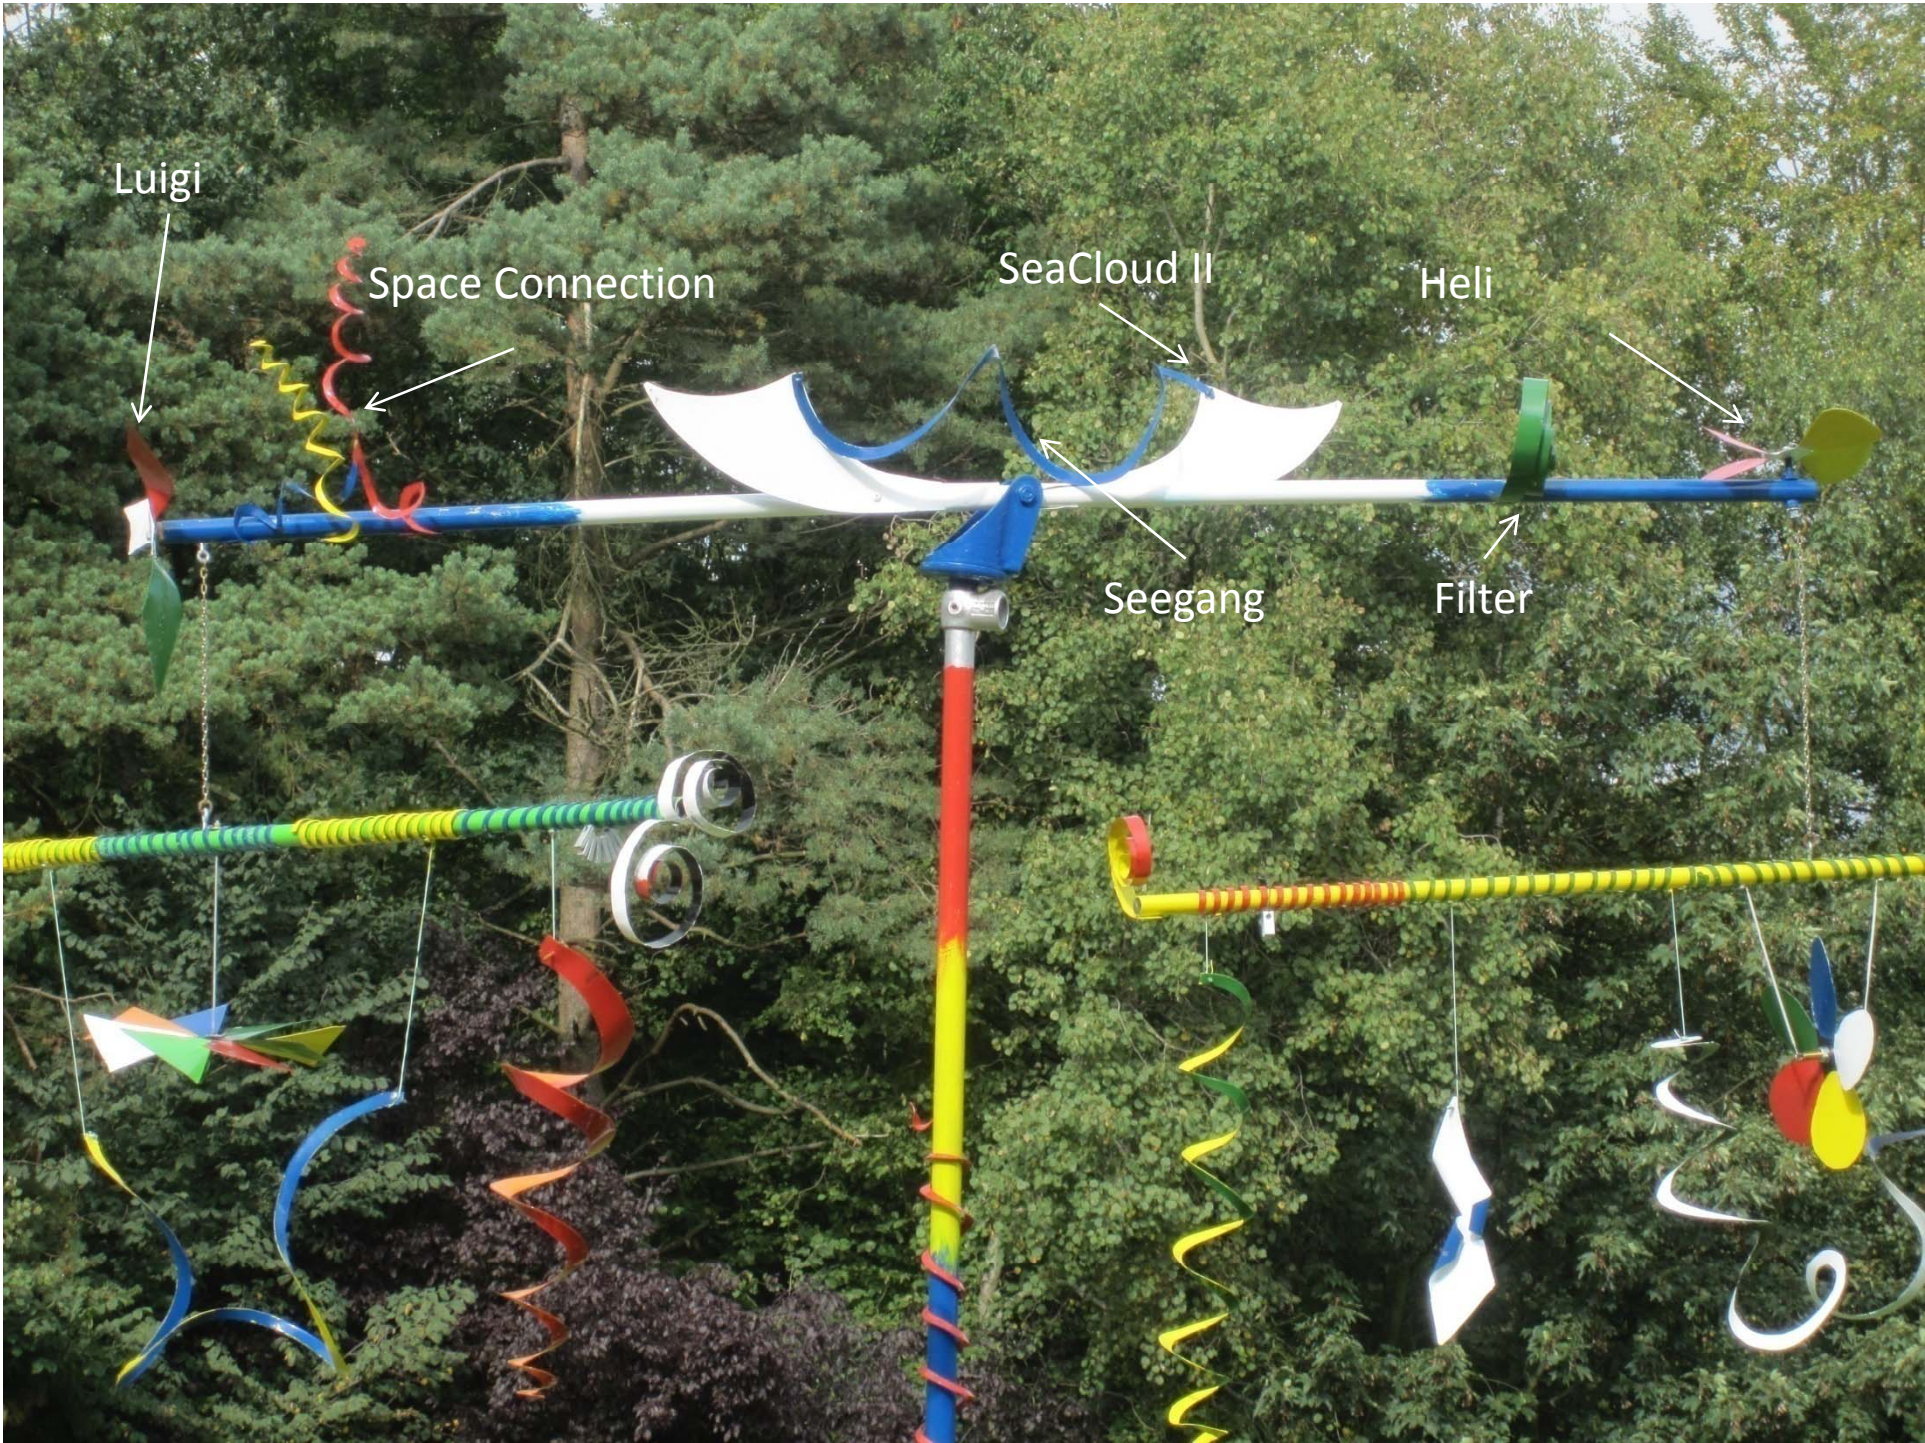

Luigi

Space Connection

SeaCloud II

Heli

Seegang

Filter